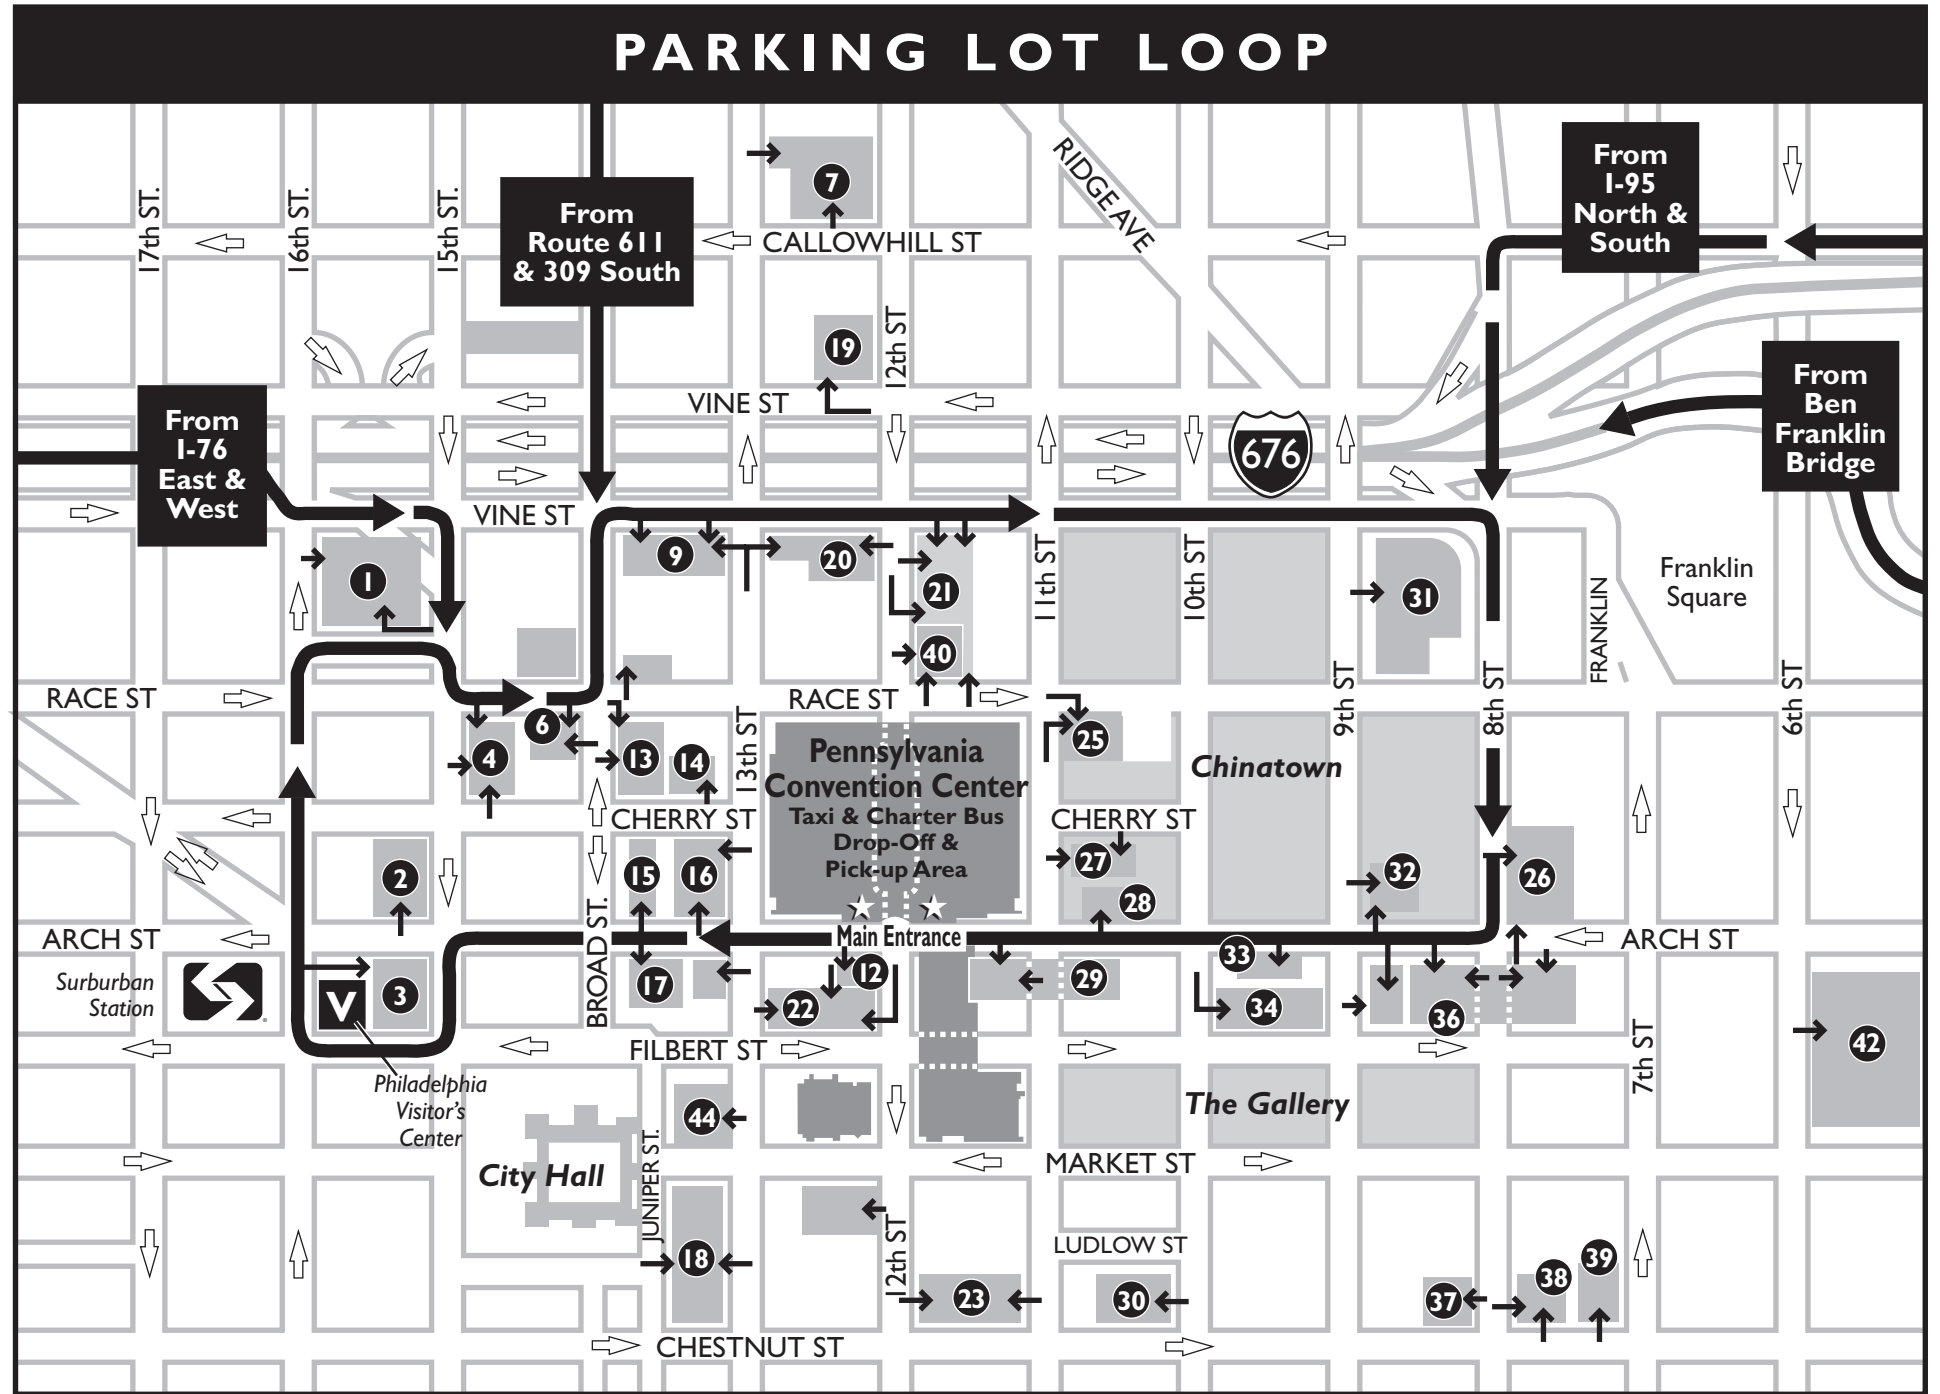

PLEASE NOTE YOUR LOCATION - TAKE PARKING STUB WITH YOU

PARKING LOT LOOP

PARKING FACILITIES SERVING CONVENTION CENTER VISITORS

PENNSYLVANIA CONVENTION CENTER

1101 Arch Street
Philadelphia, PA 19107
(215) 418-4700

Compliments of
PCCA
PARKING FACILITIES
COMMITTEE

PREVENT THEFT! DON'T LEAVE VALUABLES WHERE THEY CAN BE SEEN INSIDE YOUR CAR